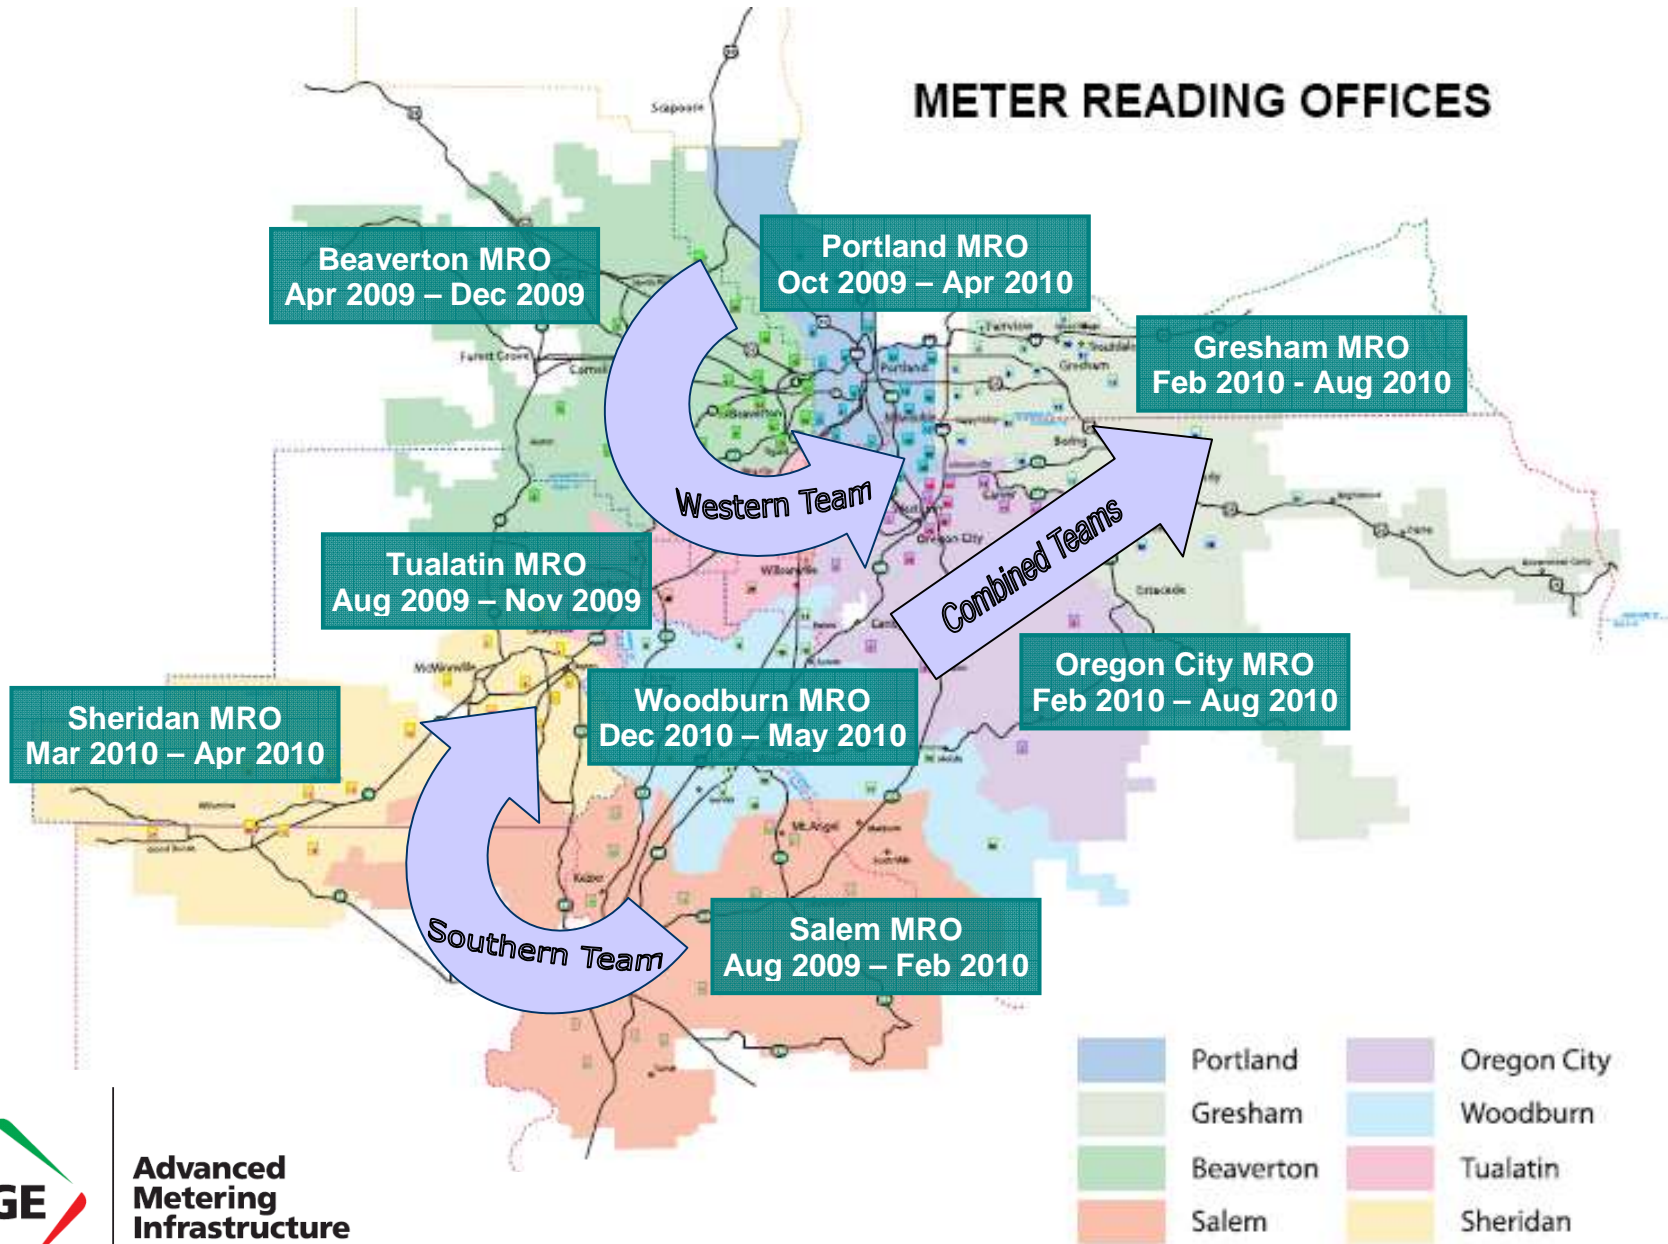

# PGE Smart Metering Deployment Plan

(Revised Schedule\*)

**Advanced  
Metering  
Infrastructure**